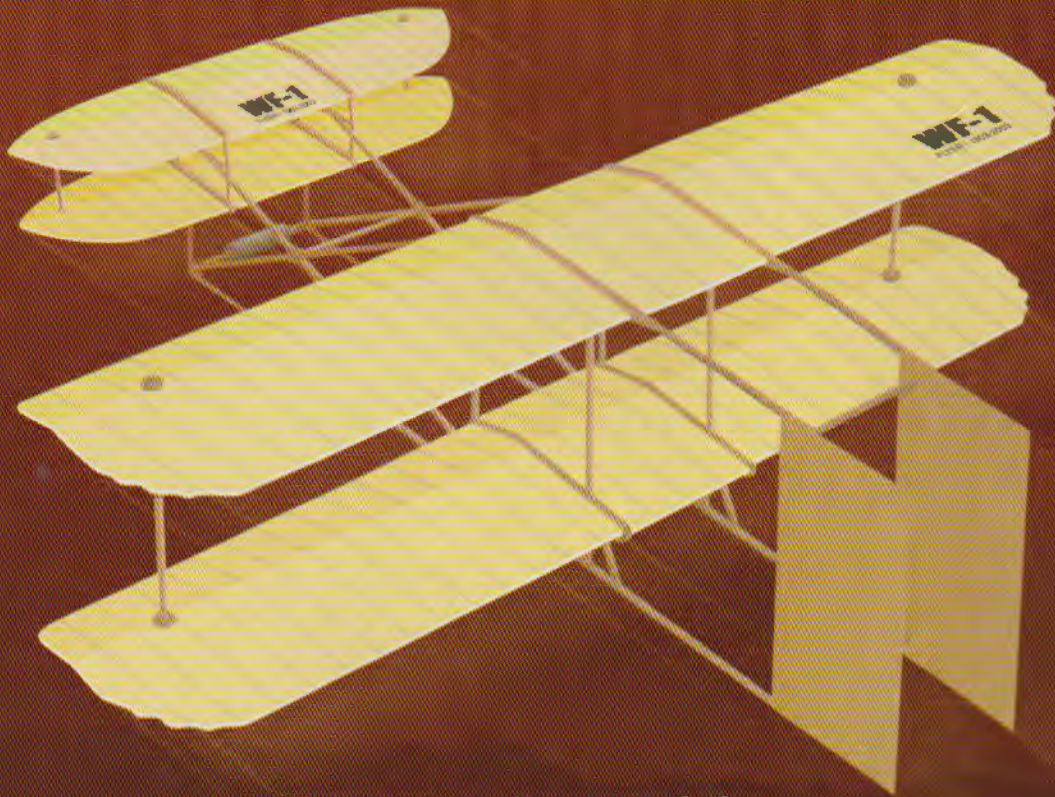

Ages 8 and up

**Excellent
Flying
Performance!**

mini

WRIGHT

FIRST POWERED FLIGHT

FLYER

Easy to Assemble
No Glue or Tools Required
Detailed Instructions Included
Accurate Design & Durable Construction

Ages 8 and up

**Excellent
Flying
Performance!**

mini

WRIGHT FIRST POWERED FLIGHT FLYER

On December 17, 1903, the Wright Flyer amazed the world with a powered flight lasting 12 seconds and covering 120 feet.

Relive the excitement with this hand-launch flying model.