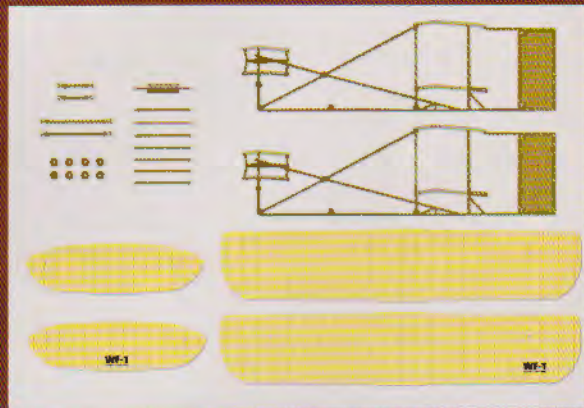

Ages 8 and up

**Excellent
Flying
Performance!**

mini

WRIGHT

FIRST POWERED FLIGHT

FLYER

Easy to Assemble
No Glue or Tools Required
Detailed Instructions Included
Accurate Design & Durable Construction

Ages 8 and up

**Excellent
Flying
Performance!**

mini

WRIGHT FIRST POWERED FLIGHT FLYER

On December 17, 1903, the Wright Flyer amazed the world with a powered flight lasting 12 seconds and covering 120 feet.

Relive the excitement with this hand-launch flying model.

AG INDUSTRIES, INC.
18404 Cascade Ave. S., Suite 140
Seattle, WA 98188 USA
(425) 282-5460
www.whitewings.com

WARNING:
CHOKING HAZARD - Small parts.
not for children under 3 years.

©2003, LYONAEET™
Designed by Dr. Danny H.Y. Li